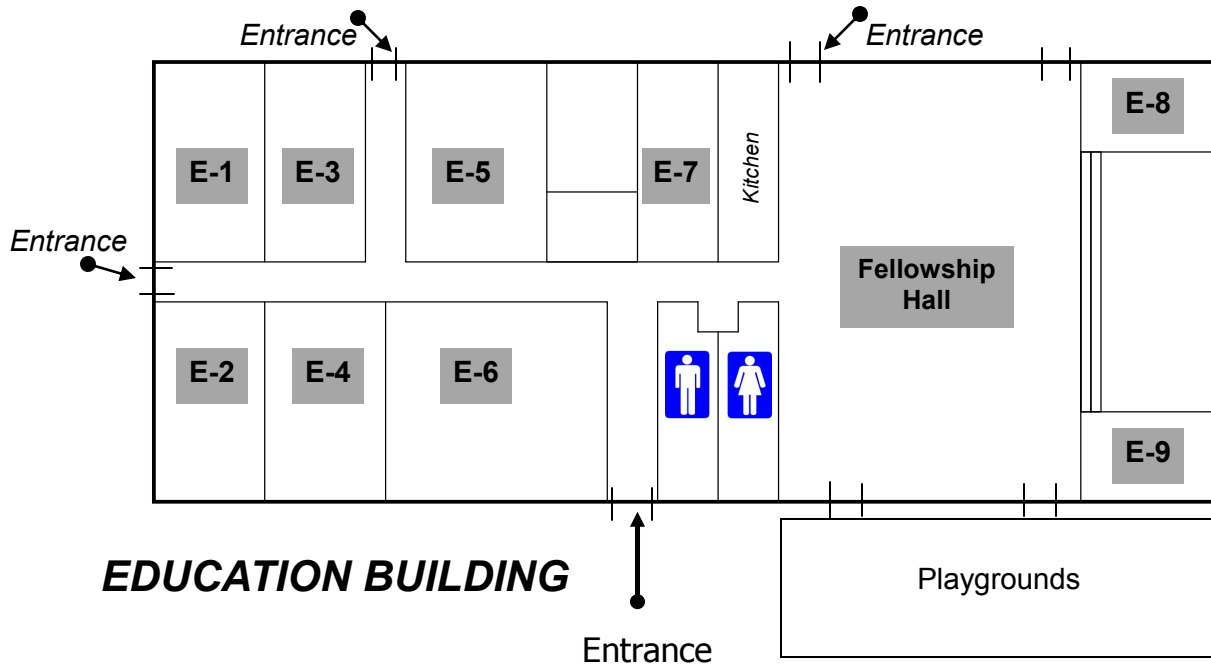

### Education Building

- E-1: 4th-5th Grade SS Class
- E-3: Pre-K—Kindergarten SS Class
- E-5: No Class currently
- E-7: Nursery (age 3 and under)
- Fellowship Hall:** Standing Stones SS Class (adult)
- E-8: Preschool Director's Office
- E-9: Storage Room
- E-6: Conference Room/Stan Escoc SS Class (adult)
- E-4: 1st—3rd Grade SS Class
- E-2: 8:30a-The Way/9:45a-Lost&Found /11a-Adult Sunday School Classes

### Church Building

- S-1: Acolyte Room
- S-2: Choir Room
- S-3: Altar Guild Room/Kitchen
- S-4: Parlor/Bridal Room
- S-5: History Room (in process)
- S-6: Worship Bands-Storage Room
- S-7: Classroom
- S-8: Storage-Handbells & Other
- S-9: Choir Director's Office

### Upstairs

- S2-1: High School (9-12th grade) SS Class
- S2-2: Middle School (6-12th grade) SS Class
- S2-3: Children's Ministry Storage
- S2-4: Speaker loft