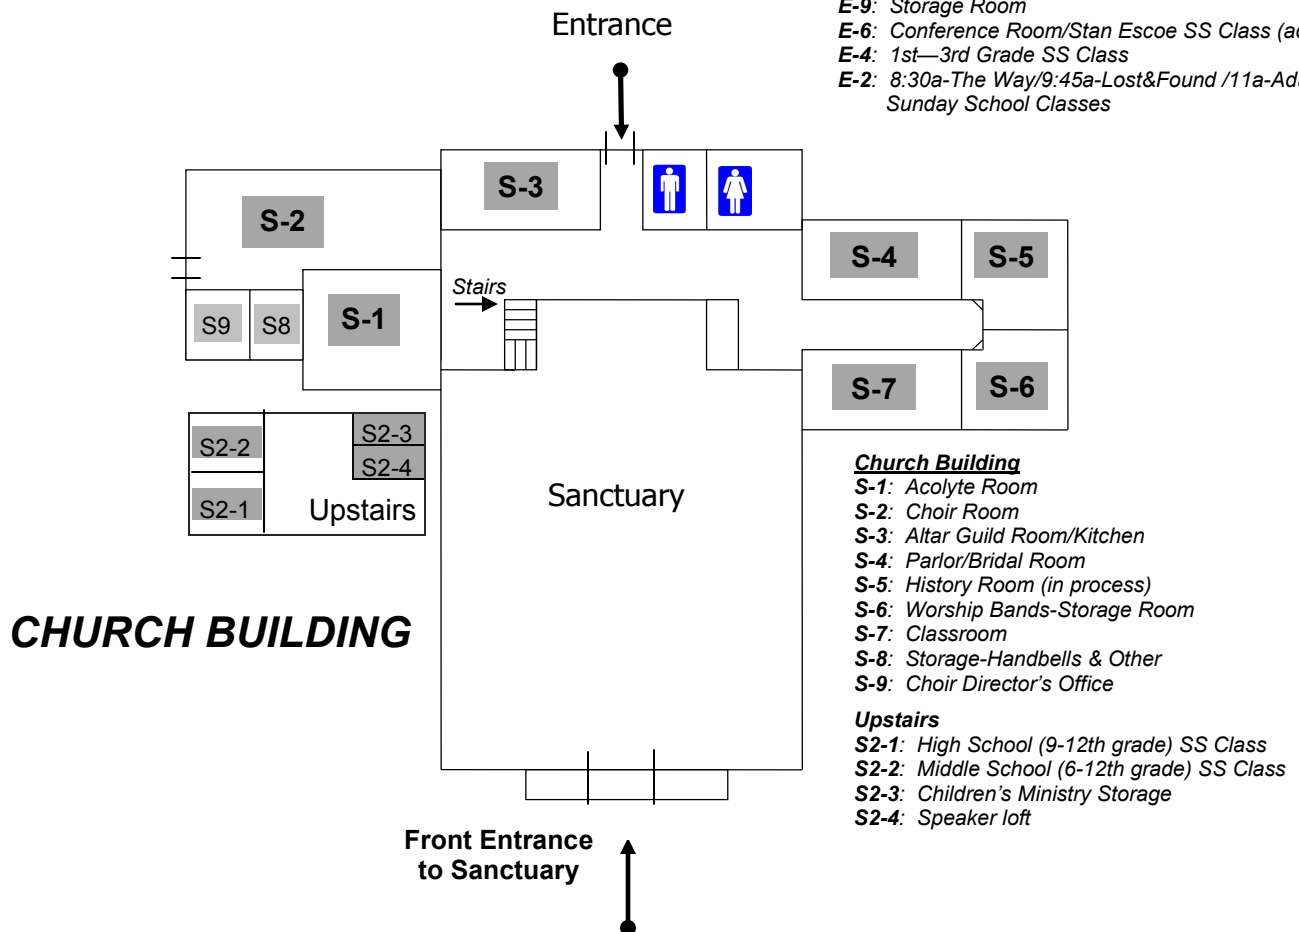

### Education Building

- E-1: 4th-5th Grade SS Class
- E-3: Pre-K—Kindergarten SS Class
- E-5: No Class currently
- E-7: Nursery (age 3 and under)
- Fellowship Hall:** Standing Stones SS Class (adult)
- E-8: Preschool Director's Office
- E-9: Storage Room
- E-6: Conference Room/Stan Escoc SS Class (adult)
- E-4: 1st—3rd Grade SS Class
- E-2: 8:30a-The Way/9:45a-Lost&Found /11a-Adult Sunday School Classes

### Church Building

- S-1: Acolyte Room
- S-2: Choir Room
- S-3: Altar Guild Room/Kitchen
- S-4: Parlor/Bridal Room
- S-5: History Room (in process)
- S-6: Worship Bands-Storage Room
- S-7: Classroom
- S-8: Storage-Handbells & Other
- S-9: Choir Director's Office

### Upstairs

- S2-1: High School (9-12th grade) SS Class
- S2-2: Middle School (6-12th grade) SS Class
- S2-3: Children's Ministry Storage
- S2-4: Speaker loft